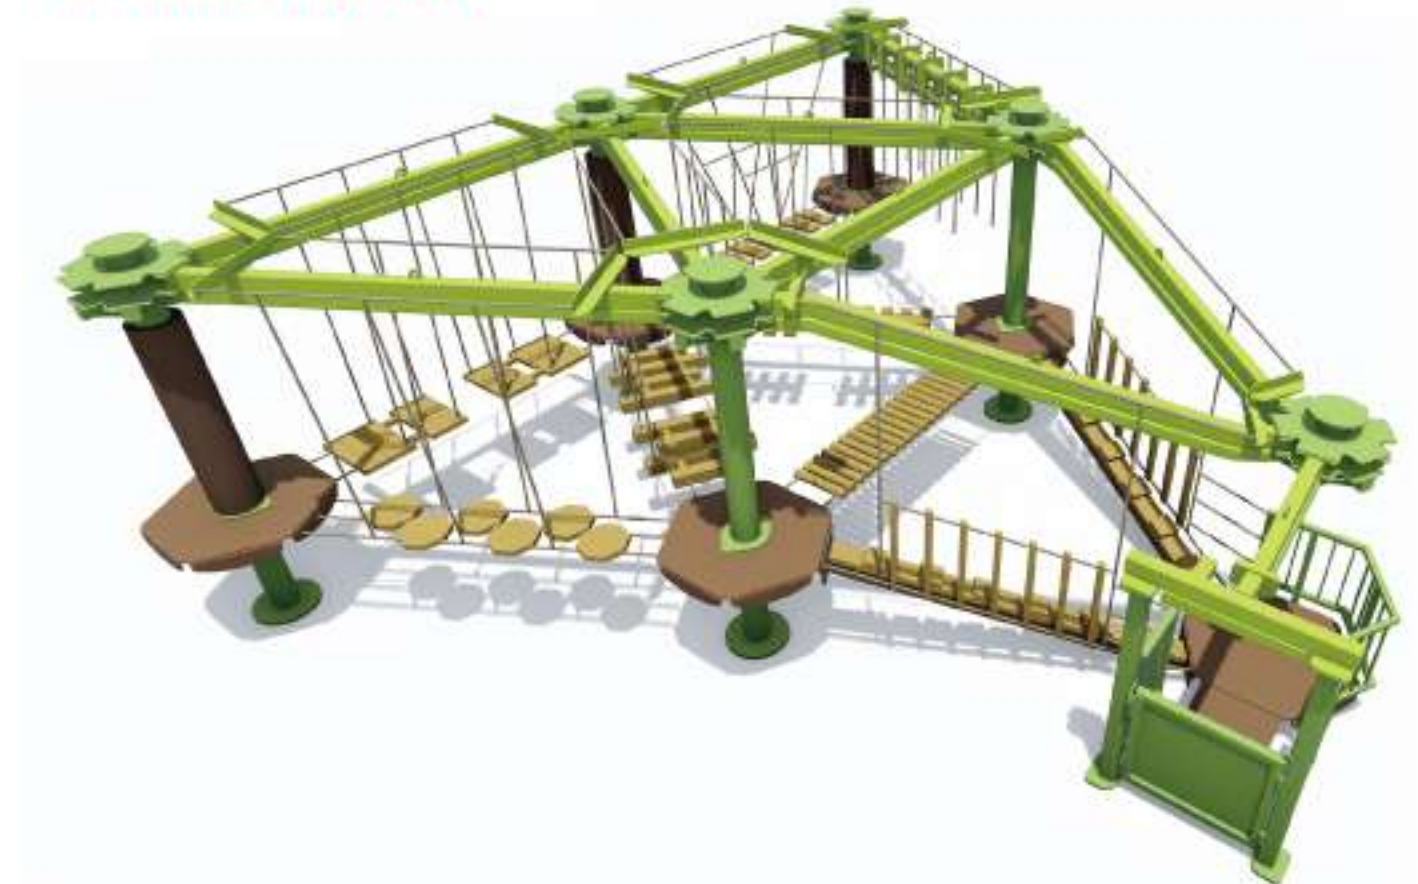

SKY TYKES®

DISCOVERY

1 LEVEL WITH SKY RAIL™ - LINEAR LAYOUT

2 LEVEL - HEXAGONAL LAYOUT

1 SKY RAIL™ - LINEAR LAYOUT

TRIANGULAR LAYOUT

EXPLORER

VOYAGER

EXPEDITION

SEEKER

SKY RAIL™

- STRAIGHT
- CURVED
- SIDE BY SIDE

CUSTOM DESIGNS

| | | | | | |
|--------------------|--------------------|-----------------|-----------------|-------------|--------------------|
| CANDY APPLE RED | POPPY ORANGE | MANDARIN ORANGE | CHEERFUL YELLOW | DASY YELLOW | SCHOOL ZONE YELLOW |
| SPROUT GREEN | GREEN GONE WILD | BRIGHT GREEN | INVERNESS | INVERNESS | BLUE ISLAND |
| AQUA WATERS GREEN | ATLAS BLUE | BLUE ISLAND | INVERNESS | BLUE ISLAND | MANHOLE COVER GRAY |
| MANHOLE COVER GRAY | MANHOLE COVER GRAY | FATIGUE | MOCHA | MESA TAN | TRAFFIC WHITE |

STRAIGHT

CURVED

SIDE BY SIDE