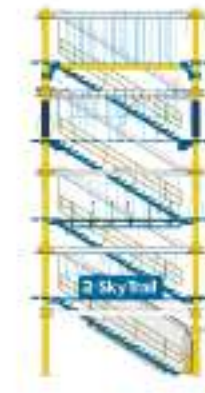

SKY TYKES®

DISCOVERY

1 LEVEL WITH SKY RAIL™ - LINEAR LAYOUT

2 LEVEL - HEXAGONAL LAYOUT

1 SKY RAIL™ - LINEAR LAYOUT

TRIANGULAR LAYOUT

EXPLORER

VOYAGER

EXPEDITION

SEEKER

SKY RAIL™

- STRAIGHT
- CURVED
- SIDE BY SIDE

CUSTOM DESIGNS

| | | | | | |
|--------------------|--------------------|-----------------|-----------------|-------------|--------------------|
| CANDY APPLE RED | POPPY ORANGE | MANDARIN ORANGE | CHEERFUL YELLOW | DASY YELLOW | SCHOOL ZONE YELLOW |
| SPROUT GREEN | GREEN GONE WILD | BRIGHT GREEN | INVERNESS | INVERNESS | BLUE ISLAND |
| AQUA WATERS GREEN | ATLAS BLUE | BLUE ISLAND | INVERNESS | BLUE ISLAND | MANHOLE COVER GRAY |
| MANHOLE COVER GRAY | MANHOLE COVER GRAY | FATIGUE | MOCHA | MESA TAN | TRAFFIC WHITE |

STRAIGHT

CURVED

SIDE BY SIDE