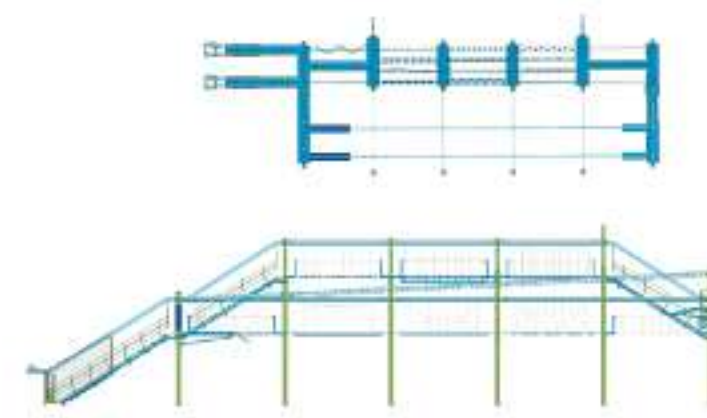

SKY TYKES®

DISCOVERY

1 LEVEL WITH SKY RAIL™ - LINEAR LAYOUT

2 LEVEL - HEXAGONAL LAYOUT

1 SKY RAIL™ - LINEAR LAYOUT

TRIANGULAR LAYOUT

EXPLORER

VOYAGER

EXPEDITION

SEEKER

SKY RAIL™

- STRAIGHT
- CURVED
- SIDE BY SIDE

CUSTOM DESIGNS

| | | | | | |
|--------------------|--------------------|-----------------|-----------------|-------------|--------------------|
| CANDY APPLE RED | POPPY ORANGE | MANDARIN ORANGE | CHEERFUL YELLOW | DASY YELLOW | SCHOOL ZONE YELLOW |
| SPROUT GREEN | GREEN GONE WILD | BRIGHT GREEN | INVERNESS | INVERNESS | BLUE ISLAND |
| AQUA WATERS GREEN | ATLAS BLUE | BLUE ISLAND | INVERNESS | BLUE ISLAND | MANHOLE COVER GRAY |
| MANHOLE COVER GRAY | MANHOLE COVER GRAY | FATIGUE | MOCHA | MESA TAN | TRAFFIC WHITE |

STRAIGHT

CURVED

SIDE BY SIDE